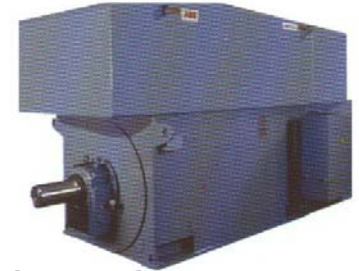

Medium & High Voltage Motors